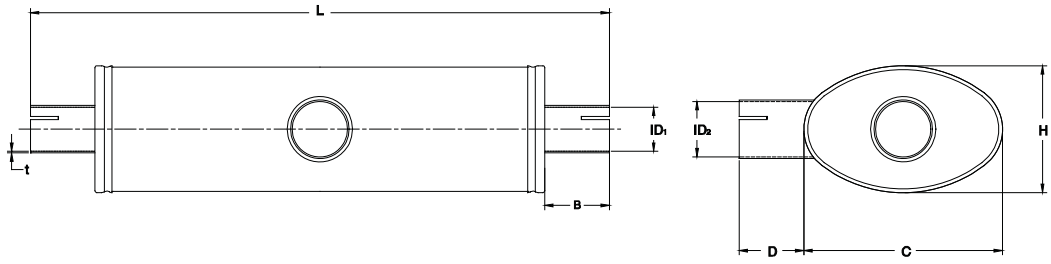

Oval Transverse Duplex Silencers (Stainless Steel Only):

Part No.	Description	ID1	ID2	L	B	t	H	C	D
U326351R	Duplex 63-51	51.1	63,8	630	65	1.5	140	220	65
U327663R	Duplex 76-63	63.8	76.4	630	65	1.5	140	220	65