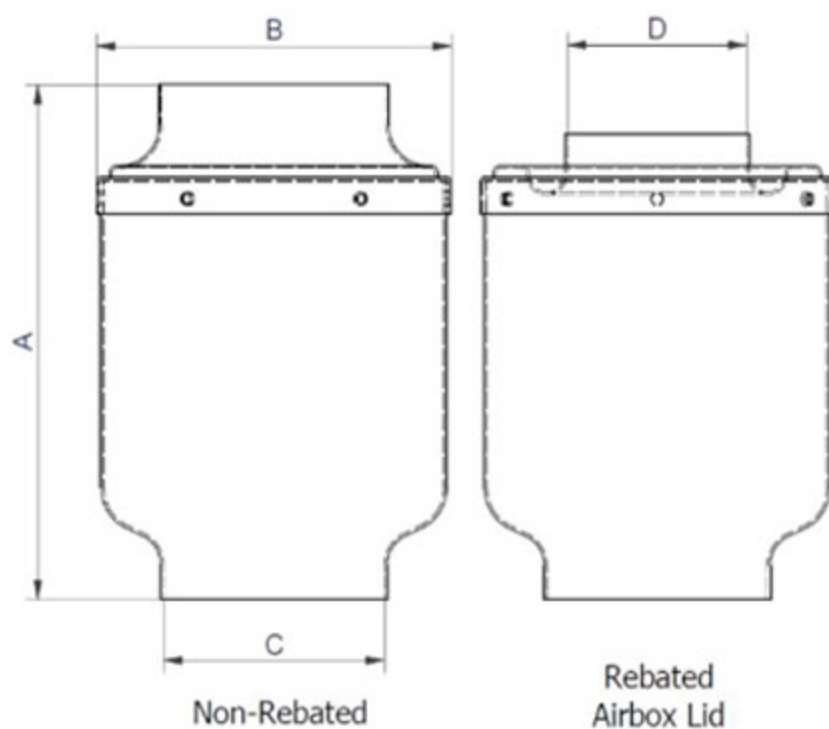

# STAB76 Airbox Size Options

Part No.	A (Length)	B (Width)	C (Inlet)	D (Outlet)
STAB76/58	221	164	76	58
STAB76/60	242	164	76	60
STAB76/63	240	164	76	63
STAB76/67	242	164	76	67
STAB76/67R	215	164	76	67
STAB76/70	244	164	76	70
STAB76/73	240	164 <td 76	73	
STAB76/73R	214	164	76	73
STAB76/78	233	164	76	78
STAB76/84	235	164	76	84

All dimensions are in (mm)